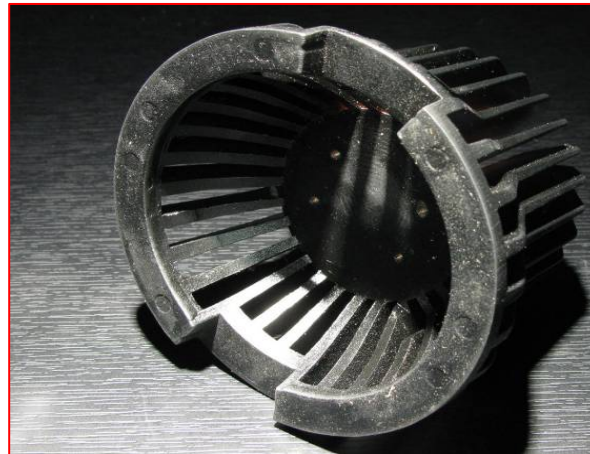

Enfis Heatsinks

The Power of Ingenuity

ENFIS 

Heatsinks

- Standard - Extruded Aluminium
- Shaped - For incorporating into lighting fixtures
 - Custom extrusion
 - Cast
- Air-cooled – compact heatsink/fan combination
- For details contact info@enfis.com