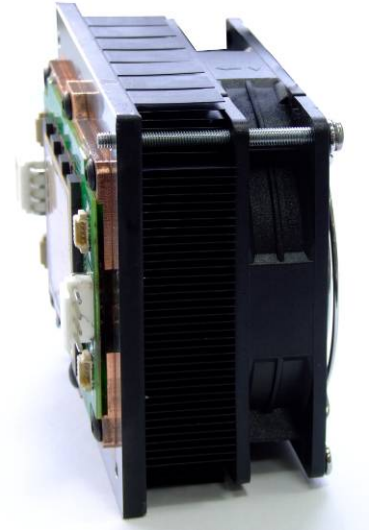

Enfis Heatsinks

The Power of Ingenuity

ENFIS 

Heatsinks

- Standard - Extruded Aluminium
- Shaped - For incorporating into lighting fixtures
 - Custom extrusion
 - Cast
- Air-cooled – compact heatsink/fan combination
- For details contact info@enfis.com